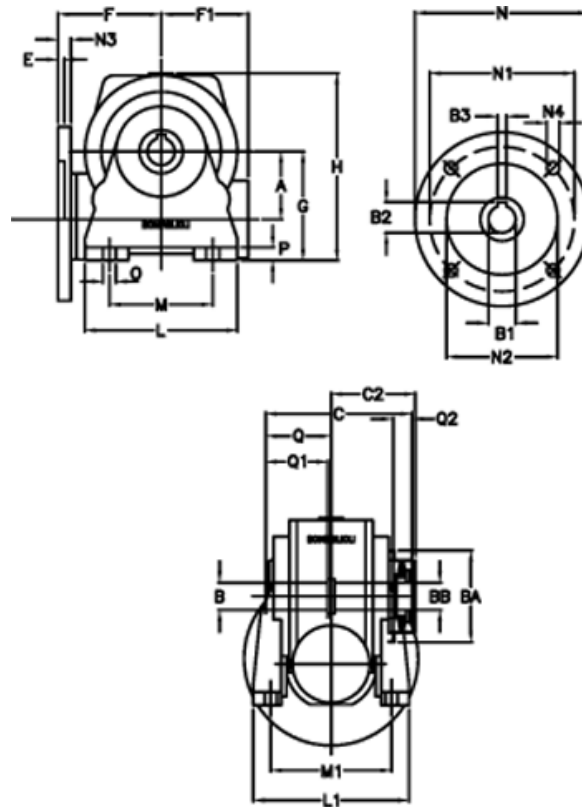

Data Sheet

Article number: 390204406012316

Description: Worm Gear with Torque Limiter
VF 44-L1-N-60-P63B14

Measures

a = 44.60	C2 = 48	L1 = 98	O = 8.5
B = 18	Description = VF 44N-xx-63B14	m = 52	P = 10
B1 E7 = 11	E = 2.0	M1 = 81.0	Q = 32.0
B2 = 12.8	F = 65	N = 90	Q1 = 32
B3 H9 = 4	F1 = 54	N1 = 75	Q2 = 12
BA = 40	g = 72	N2 = 60	
BB H7 = 11	H = 124.5	N3 = 8.0	
C = 79	L = 90	N4 = 5,5	